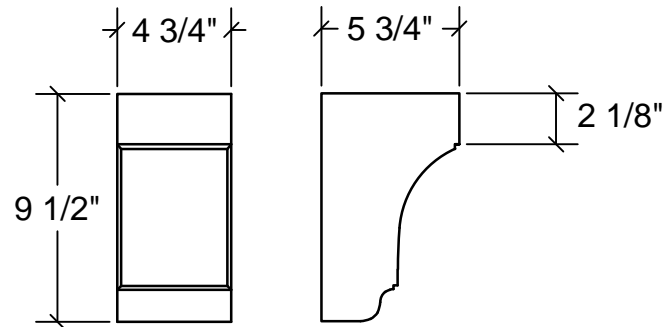

CBL-MO1 Corbel Mission Small
4-3/4" W. x 5-3/4"D. x 9-1/2" H.
(1:8 scale)

Copyright© 1986-2014 Enkeboll Designs®

Copyright© 2014 Enkeboll Designs®